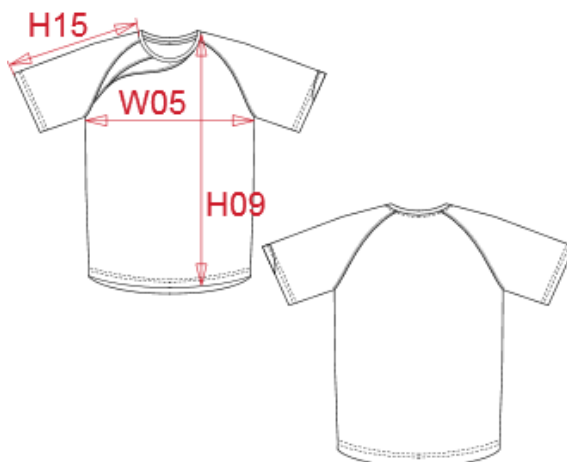

PROACT.®

REFERENCE : PA436

SIZES : XS_S_M_L_XL_XXL

COMPOSITION :

Main fabric : Polyester interlock - 140 For body, collar and neck tape. 100%polyester

Main fabric : Polyester interlock - 140 For contrasted yoke on right front. 100%polyester

Main fabric : Polyester birdeyes - 140 For contrasted mesh yoke on right front and left sleeve bottom yoke. 100%polyester

WEIGHT :

Main fabric : 140 gsm

Main fabric : 140 gsm

Main fabric : 140 gsm

ARTICLE WEIGHT :

140gr/pc

DESCRIPTION
Français : T-shirt sport manches courtes
English : Short sleeve Sports T-shirt
Nederlands : SPORT SHIRT
Deutsch : KURZARM SPORT T-SHIRT
Español : CAMISETA DEPORTIVA DE MANGA CORTA
Italiano : T-SHIRT SPORT MANICHE CORTE
Português : T-SHIRT DE DESPORTO MANGA CURTA

MEASUREMENT							
Description	XS	S	M	L	XL	XXL	
H09 (M) Hauteur totale devant / Front total height	69,25	71,25	73,25	75,25	77,25	79,25	
W05 (M) 1/2 largeur poitrine à 1.5cm de l'emmanchure / 1/2 chest width at 1.5cm below armhole	47	50	53	56	59	62	
H15J (M) Longueur manche courte raglan / Raglan short sleeve length	33,50	35	36,50	38	39,50	41	

CARE LABEL				

PACKING	
Box	25 pcs / box All sizes => L:36cm W:33cm H:22cm GW:7kg NW:6kg

COLORS	PANTONE SERIGRAPHIE
White / Sporty r.blue / Storm grey	White / 647C / 425C
White / Sporty red / Storm grey	White / 1805C / 425C
Black / White / Storm grey	Black / White / 425C
Green / Black / Storm grey	7740C / Black / 425C
Sporty red / Black / Storm grey	1805C / Black / 425C
Sporty r.b / White / Storm grey	647C / White / 425C
Sporty r.b / Sporty y / Storm grey	647C / 7408C / 425C
Sporty yellow / Black / Storm grey	7408C / Black / 425C
Sky blue / White / Storm grey	278C / White / 425C
Sporty navy / White / Storm grey	7546C / White / 425C
Orange / Black / Storm grey	1585C / Black / 425C
White / Black / Storm grey	White / Black / 425C