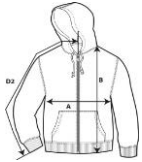

**GILDAN®**

**18600**

**Heavy Blend Adult Full Zip Hooded Sweatshirt**

**DETAILS**

**Weight** 271.0 G/SqM (White 257 G/SqM)  
**Content** 50% Cotton, 50% Polyester  
**Yarn Count** 22/1  
**Features** Air jet yarn = softer feel and reduced pilling  
 Unlined hood with colour-matched drawcord  
 Tear away label  
 Metal zipper  
 Overlapped fabric across zipper allows full front printing  
 Pouch pockets  
 Twin needle stitching at shoulder, armhole, neck, waistband and cuffs  
 1 x 1 rib with spandex  
 Quarter-turned to eliminate Centre crease

**Sizes** S-5XL  
**Case Packs** S - 3XL 24 PIECES  
 4XL - 5XL 12 PIECES

**Colours** 18  
**SKU's** 108

**SPECIFICATIONS**

	Tol-	Tol+	S	M	L	XL	2XL	3XL	4XL	5XL
<b>Centimeters</b>										
<b>Chest (A)</b>	2.540	2.540	48.895	53.975	59.055	64.135	69.215	74.295	79.375	81.915
<b>Length from HPS (B)</b>	2.540	2.540	68.580	71.120	73.660	76.200	78.740	81.280	83.820	86.360
<b>Sleeve length (Centre back) (D2)</b>	2.540	2.540	85.090	87.630	90.170	92.710	95.250	97.790	100.330	102.870
<b>Inches</b>										
<b>Chest (A)</b>	1.000	1.000	19.250	21.250	23.250	25.250	27.250	29.250	31.250	32.250
<b>Length from HPS (B)</b>	1.000	1.000	27.000	28.000	29.000	30.000	31.000	32.000	33.000	34.000
<b>Sleeve length (Centre back) (D2)</b>	1.000	1.000	33.500	34.500	35.500	36.500	37.500	38.500	39.500	40.500