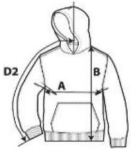

GILDAN

18500B

Heavy Blend Youth Hooded Sweatshirt

DETAILS

Fabric
Yarn Count
Features

50% Cotton, 50% Polyester, 271.0 G/SqM (White 257 G/SqM)
20/1
Spun yarn for softer feel and reduced pilling
Double-lined hood
Twin-needle stitching at shoulders, armholes, neck, waistband and cuffs
Twin-needle pouch pocket for added reinforcement
1 x 1 rib with elastane for enhanced stretch and recovery
Classic fit, tubular body
Grey pearlized tear away label
Transitioning to New Grey Razor Tear Away Label in 2022
CPSIA Tracking Label Compliant
Honduras, Nicaragua, El Salvador
XS - XL 24 PIECES
15
75

Country of Origin
Case Packs
Colours
SKU's

SPECIFICATIONS

Centimeters	Tol-	Tol+	XS	S	M	L	XL
Chest (A)	1.270	1.270	40.640	43.180	45.720	48.260	50.800
Length from HPS (B)	2.540	2.540	50.165	53.975	57.150	60.960	64.770
Sleeve length (Center back to incl.cuffs) (D2)	2.540	2.540	59.690	67.310	70.485	76.835	83.820
Inches	Tol-	Tol+	XS	S	M	L	XL
Chest (A)	0.500	0.500	16.000	17.000	18.000	19.000	20.000
Length from HPS (B)	1.000	1.000	19.750	21.250	22.500	24.000	25.500
Sleeve length (Center back to incl.cuffs) (D2)	1.000	1.000	23.500	26.500	27.750	30.250	33.000