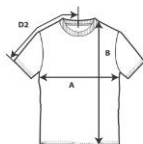

**GILDAN®**

**5000B**

**Heavy Cotton Youth T-Shirt**

**DETAILS**

<b>Weight</b>	180.0 G/SqM (White 170.0 G/SqM)
<b>Content</b>	100% Cotton
<b>Yarn Count</b>	20/1
<b>Features</b>	Seamless Twin needle 1.9 cms. collar Taped neck and shoulders Tear away label Twin needle sleeve and bottom hems Quarter-turned to eliminate Centre crease CPSIA Tracking Label Compliant
<b>Sizes</b>	XS-XL
<b>Case Packs</b>	XS - XL 72 PIECES
<b>Colours</b>	33
<b>SKU's</b>	165

**SPECIFICATIONS**

Centimeters	Tol-	Tol+	XS	S	M	L	XL
<b>Chest (A)</b>	2.540	2.540	40.640	43.180	45.720	48.260	50.800
<b>Length from HPS (B)</b>	2.540	2.540	52.070	55.880	59.690	63.500	67.310
<b>Sleeve length (Centre back) (D2)</b>	1.905	1.905	34.290	36.830	39.370	41.910	44.450
Inches	Tol-	Tol+	XS	S	M	L	XL
<b>Chest (A)</b>	1.000	1.000	16.000	17.000	18.000	19.000	20.000
<b>Length from HPS (B)</b>	1.000	1.000	20.500	22.000	23.500	25.000	26.500
<b>Sleeve length (Centre back) (D2)</b>	0.750	0.750	13.500	14.500	15.500	16.500	17.500