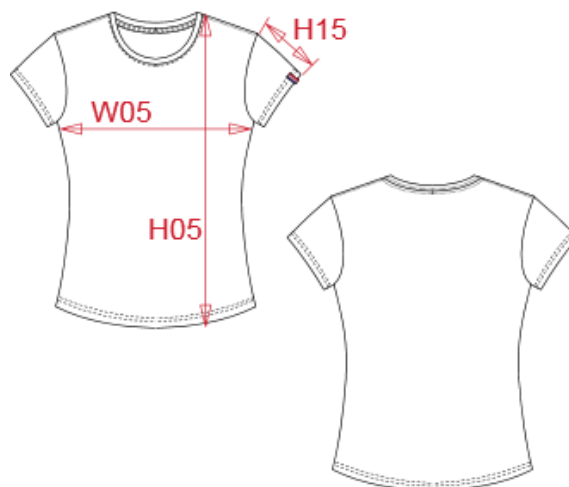

KARIBAN

REFERENCE : K3041

SIZES : XS_S_M_L_XL_XXL

COMPOSITION :

Tissu principal : Jersey coton peigné biologique - 170 100% coton

WEIGHT :

Tissu principal : 170 gsm

TECHNICAL DETAIL :

OCS certified

ARTICLE WEIGHT :

112gr/pc

DESCRIPTION
Français : T-shirt Bio " Origine France Garantie " femme
English : Camiseta Bio mujer " Origine France Garantie "
Nederlands : Women's organic t-shirt " Origine France Garantie "
Deutsch : Damen Bio-T-Shirt " Origine France Garantie "
Español : Women's organic t-shirt " Origine France Garantie "
Italiano : Maglietta donna Bio " Origine France Garantie "
Português : T-shirt Bio de senhora " Origine France Garantie "

COLORS	PANTONE SERIGRAPHIE
White	White
Navy	433C

MEASUREMENT						
Description	XS	S	M	L	XL	XXL
W05 (L) 1/2 largeur poitrine à 1.5cm de l'emmanchure / 1/2 chest width at 1.5cm below armhole	43	46	49	52	55	58
H09 (L) Hauteur totale devant / Front total height	60	62	64	66	68	70
H15C (M) Longueur manche courte / Short sleeve length	15,75	16,50	17,25	18	18,75	19,50

CARE LABEL

PACKING	
Box	100 pcs / carton XS => L:60cm W:40cm H:38cm GW:11kg NW:10kg S => L:60cm W:40cm H:38cm GW:12kg NW:11kg M => L:60cm W:40cm H:38cm GW:13kg NW:12kg L => L:60cm W:40cm H:38cm GW:14kg NW:13kg XL => L:60cm W:40cm H:38cm GW:15kg NW:14kg XXL => L:60cm W:40cm H:38cm GW:16kg NW:15kg