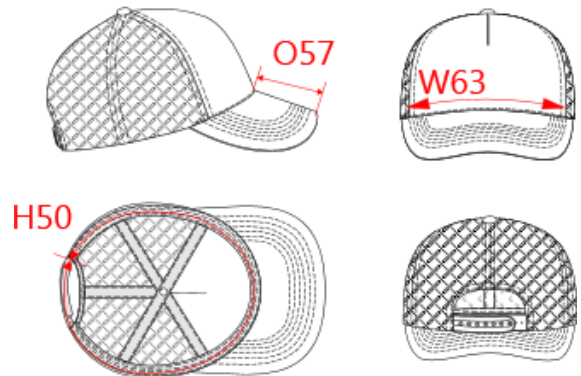

REFERENCE : KP171

SIZES : U

COMPOSITION :

Main fabric : Polyester knitted - 465 For solid colors

For front panels and peak 100%polyester

Main fabric : Polyester knitted - 410 For heather colors

For front panels and peak 100%polyester

Mesh : Polyester mesh - 100 For back panels 100%polyester

ARTICLE WEIGHT :

92 gr/pc

DESCRIPTION
Français : Casquette Trucker - 5 panneaux
English : Trucker cap - 5 panels
Nederlands : Pet Trucker - 5 panelen
Deutsch : Trucker-Kappe – 5 Panels
Español : Gorra Trucker - 5 paneles
Italiano : Cappellino Trucker - 5 pannelli
Português : Boné Trucker – 5 painéis

COLORS	PANTONE SERIGRAPHIE
Black / Black	Black / Black
Navy / Navy	433C / 433C
White-Black Heather / Black	White / Black

MEASUREMENT	
Description	U
H50 Tour de tête / Head measurement	58
W63 Width of front panel on bottom	19
O57 Deep of the peak on baseball cap	7

CARE LABEL

PACKING	
Box	100 pcs / box U => L:60cm W:46cm H:38cm GW:11.3kg NW:9.1kg