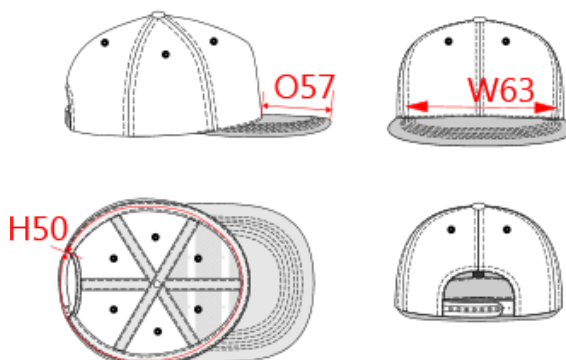

**REFERENCE :** KP166

**SIZES :** U

**COMPOSITION :**

Main fabric : Blended Polyester twill - 280 For Cap 100% polyester

Fabric 2 : Peached cotton twill - 260 For peak and top snap recovered 100%cotton

**ARTICLE WEIGHT :**

90 gr/pc

DESCRIPTION
<b>Français :</b> Casquette Snapback - 6 panneaux
<b>English :</b> Snapback cap - 6 panels
<b>Nederlands :</b> Pet Snapback - 6 panelen
<b>Deutsch :</b> 6-Panel-Snapback-Kappe
<b>Español :</b> Gorra Snapback - 6 paneles
<b>Italiano :</b> Cappellino Snapback - 6 pannelli
<b>Português :</b> Boné Snapback – 6 painéis

COLORS	PANTONE SERIGRAPHIE
Light grey heather / Black	Based on 877C / Black
Light grey heather / Navy	Based on 877C / 433C
Light grey heather / Royal blue	Based on 877C / 7687C
L grey heather / Dark chili red	Based on 877C / 188C

MEASUREMENT	
Description	U
<b>H50</b> Tour de tête / Head measurement	58
<b>W63</b> Width of front panel on bottom	19
<b>O57</b> Deep of the peak on baseball cap	7

CARE LABEL				

PACKING	
Box	100 pcs / box U => L:56cm W:46cm H:36cm GW:11.2kg NW:9.0kg