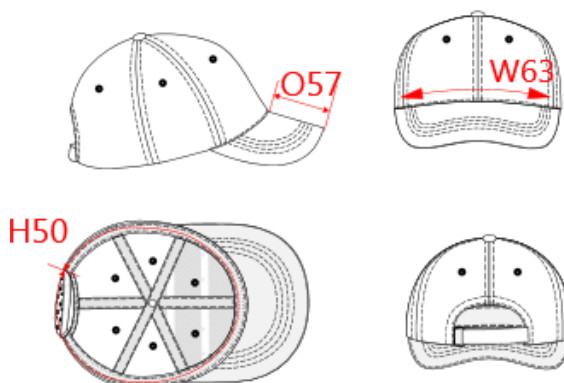

REFERENCE : KP163

SIZES : U

COMPOSITION :

Main fabric : Laminated Polyester pongee 210T - 140 For caps

ARTICLE WEIGHT :

76 gr/pc

DESCRIPTION
Français : Casquette Sport
English : Sports cap
Nederlands : Sportpet
Deutsch : Sportkappe
Español : Gorra deportiva
Italiano : Cappellino Sport
Português : Boné de desporto

COLORS	PANTONE SERIGRAPHIE
Black	Black
White	White
Navy	433C
Royal blue	287C

MEASUREMENT	
Description	U
H50 Tour de tête / Head measurement	58
W63 Width of front panel on bottom	19
O57 Deep of the peak on baseball cap	7

CARE LABEL

PACKING	
Box	100 pcs / box U => L:60cm W:46cm H:38cm GW:8.5kg NW:6.0kg