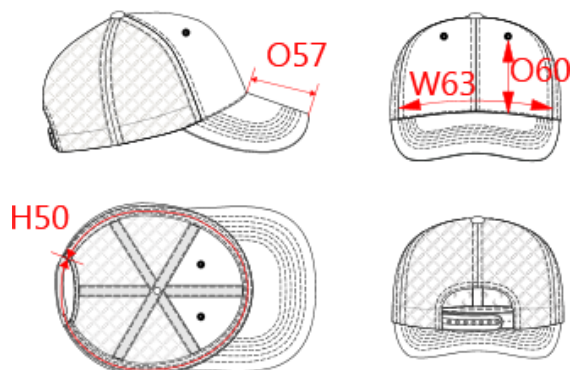

REFERENCE : KP158

SIZES : U

COMPOSITION :

Main fabric : Cotton twill - 260 Both front pannels 100%cotton

Main fabric : Cotton twill - 260 For visor 100%cotton

Fabric 2 : Polyester mesh · 110 100% Polyester

ARTICLE WEIGHT :

74 gr/pc

DESCRIPTION	
Français : Casquette Trucker - 6 panneaux	
English : Trucker cap - 6 panels	
Nederlands : Pet Trucker - 6 panelen	
Deutsch : 6-Panel-Trucker-Kappe	
Español : Gorra Trucker - 6 paneles	
Italiano : Cappellino Trucker - 6 pannelli	
Português : Boné Trucker – 6 painéis	

MEASUREMENT	
Description	U
H50 Tour de tête / Head measurement	57
W63 Width of front panel on bottom	19
O60 Front part print height	8
O57 Deep of the peak on baseball cap	7

CARE LABEL	

PACKING	
Box	100 pcs / box U => L:51cm W:45cm H:43cm GW:8.8kg NW:7.2kg