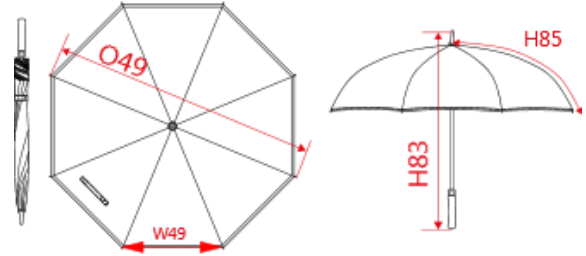

REFERENCE : KI2018

SIZES : U

COMPOSITION :

Main fabric : Polyester pongee 190T - 70 For pannels + belt closure tape 100%polyester

Main fabric : Polyester pongee 190T - 70 For contrasted binding 100%polyester

TECHNICAL DETAIL :

Auto-open

ARTICLE WEIGHT :

574 gr/pc

DESCRIPTION		COLORS	PANTONE SERIGRAPHIE
Français : Parapluie automatique English : Automatic umbrella Nederlands : Automatische paraplu Deutsch : Automatik-Regenschirm Español : Paraguas automático Italiano : Ombrello automatico Português : Chapéu de chuva com abertura automática		Black / Wine	Black / 504C
		Royal blue / Red	7687C / 200C
		Storm grey / Royal blue	425C / 287C
		Navy / Snow grey	433C / 421C
MEASUREMENT			
Description	U		
O49 Diameter of the umbrella	118		
H83 Height of the umbrella's shaft	93		
H85 Length of the umbrella's ribs	68		
W49 Bottom panel width	44		
PACKING			
Box	20 pcs / box U => L:95.5cm W:24.5cm H:20cm GW:12.40kg NW:11.40kg		