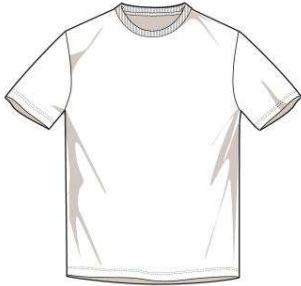

**GILDAN®**

**64EZ0 NEW!**

**Softstyle Adult EZ Print T-Shirt**

**DETAILS**

<b>Weight</b>	150.0 G/SqM
<b>Content</b>	100% Ring Spun Cotton
<b>Yarn Count</b>	30/1
<b>Features</b>	Ultra-smooth enzyme washed fabric High stitch density for smoother printing surface Modern-classic fit 5/8" seamed collar Taped neck and shoulders Tear away label Twin needle sleeve and bottom hems Quarter-turned to eliminate Centre crease
<b>Sizes</b>	S-3XL
<b>Case Packs</b>	S - 2XL    72 PIECES 3XL        36 PIECES
<b>Colours</b>	4
<b>SKU's</b>	24

**SPECIFICATIONS**

	ToI-	ToI+	S	M	L	XL	2XL	3XL
<b>Centimeters</b>								
<b>Chest (A)</b>	2.000	2.000	45.999	51.001	55.999	61.001	65.999	71.001
<b>Length from HPS (B)</b>	2.500	2.500	73.000	74.501	75.999	78.001	79.499	81.001
<b>Sleeve length (Centre back to incl.cuffs)</b>	2.000	2.000	42.499	45.499	48.499	51.999	55.001	58.001
<b>Inches</b>								
<b>Chest (A)</b>	0.787	0.787	18.110	20.079	22.047	24.016	25.984	27.953
<b>Length from HPS (B)</b>	0.984	0.984	28.740	29.331	29.921	30.709	31.299	31.890
<b>Sleeve length (Centre back to incl.cuffs)</b>	0.787	0.787	16.732	17.913	19.094	20.472	21.654	22.835