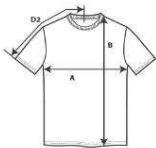

**GILDAN®**

**64EZ0 NEW!**

**Softstyle Adult EZ Print T-Shirt**

**DETAILS**

<b>Weight</b>	150.0 G/SqM
<b>Content</b>	100% Ring Spun Cotton
<b>Yarn Count</b>	30/1
<b>Features</b>	Ultra-smooth enzyme washed fabric High stitch density for smoother printing surface Modern-classic fit 5/8" seamed collar Taped neck and shoulders Tear away label Twin needle sleeve and bottom hems Quarter-turned to eliminate Centre crease
<b>Sizes</b>	S-3XL
<b>Case Packs</b>	S - 2XL    72 PIECES 3XL        36 PIECES
<b>Colours</b>	4
<b>SKU's</b>	24

**SPECIFICATIONS**

	ToI-	ToI+	S	M	L	XL	2XL	3XL
<b>Centimeters</b>								
<b>Chest (A)</b>	2.000	2.000	45.999	51.001	55.999	61.001	65.999	71.001
<b>Length from HPS (B)</b>	2.500	2.500	73.000	74.501	75.999	78.001	79.499	81.001
<b>Sleeve length (Centre back to incl.cuffs)</b>	2.000	2.000	42.499	45.499	48.499	51.999	55.001	58.001
<b>Inches</b>								
<b>Chest (A)</b>	0.787	0.787	18.110	20.079	22.047	24.016	25.984	27.953
<b>Length from HPS (B)</b>	0.984	0.984	28.740	29.331	29.921	30.709	31.299	31.890
<b>Sleeve length (Centre back to incl.cuffs)</b>	0.787	0.787	16.732	17.913	19.094	20.472	21.654	22.835