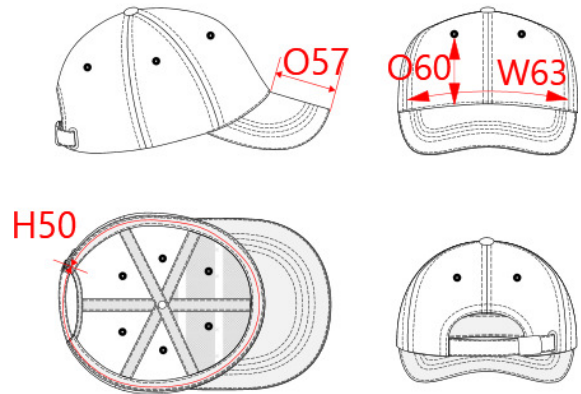

REFERENCE : KP108

SIZES : U

COMPOSITION :

Main fabric : Brushed Cotton twill - 350 100%cotton

TECHNICAL DETAIL :

Oekotex certified

ARTICLE WEIGHT :

80 gr/pc

DESCRIPTION	COLORS	PANTONE SERIGRAPHIE
Français : Casquette Oeko-Tex 6 panneaux	Black	Black
English : Oekotex certified 6 panel cap	Khaki	7771C
Nederlands : Pet Oeko-Tex 6 panelen	Navy	433C
Deutsch : Oeko-Tex Cap mit 6 Panels	Red	200C
Español : Gorra Oeko-Tex - 6 paneles	Royal blue	287C
Italiano : Cappellino Oeko-Tex 6 pannelli	Shale grey	411C
Português : Boné Oeko-Tex com 6 painéis	White	White

MEASUREMENT							
Description	U						
H50 Tour de tête / Head measurement	58						
W63 Width of front panel on bottom	19						
O60 Front part print height	8						
O57 Deep of the peak on baseball cap	7						

CARE LABEL				

PACKING	
Box	100 pcs / box U => L:51cm W:45cm H:43cm GW:11.2kg NW:8.6kg