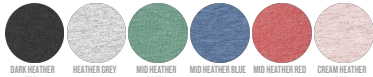

ESSENTIAL HEATHERS

SPECIAL

HEATHERS

Shell : Jersey simple, 100% coton biologique filé et peigné, Tissu lavé, 120 GSM

Printing Specifications

Convient à toute technique d'impression. Visitez notre site web pour plus d'informations.