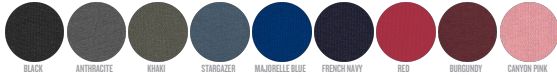

UNISEXE CREW NECK SWEATSHIRTS

STSM567 - STROLLER

WHITES

NATURAL RAW

COLORS

ESSENTIAL HEATHERS

SPECIAL HEATHERS

BLACK HEATHER BLUE HEATHER GRAPE RED

Le sweat-shirt col rond iconique unisex

Coupe ajustée

- Manches raglan
- Côte 1x1 au col, bas de manches et bas de corps
- Bande de propreté intérieur col en chevron
- 1/2 lune intérieur col dans la matière principale
- Surpiqûre simple à l'encolure
- Surpiqûre double au bas de manches et bas de corps
- Selon les niveaux de stock, la plupart sont certifiés GOTS, mais certaines couleurs en petites quantités sont encore OCS BLENDED. Merci de contacter le service client pour plus d'informations.

Combo options

Shell : Molleton non brossé, 85% coton biologique filé et peigné, 15% polyester recyclé, Tissu lavé, Toucher doux, 350 GSM

Printing Specifications

Convient à toute technique d'impression. Visitez notre site web pour plus d'informations.

Certifications & memberships

Wash Instructions

Laver avec des couleurs similaires, ne pas repasser sur l'imprimé, laver et repasser sur l'envers.