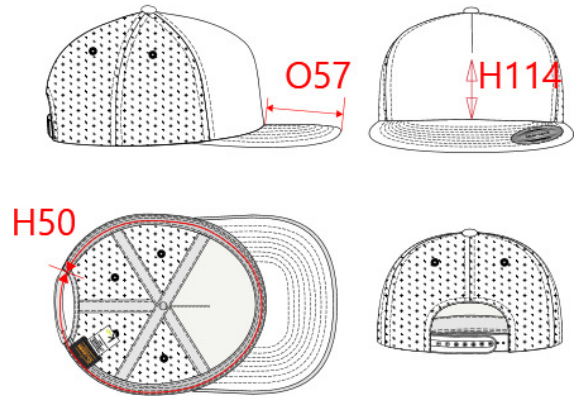

REFERENCE : KP911

SIZES : U

COMPOSITION :

Material 2 : Cotton / Polyester twill 60/40 - 205y For full peak and crown button 60%cotton / 40%polyester

: Multispandex Laminated fabric with foam 6mm

Outer fabric in polyester jersey

100% Polyester - 105 gsm

Mesh : Polyester mesh - 195y For side and back crown panels

100%polyester

ARTICLE WEIGHT :

74 gr/pc

| DESCRIPTION |
|---------------------------------------------------------------|
| Français : Casquette Trucker classique - 5 panneaux |
| English : Classic Trucker cap - 5 panels |
| Nederlands : Klassieke Flexfit® Truckerpet - 5 panelen |
| Deutsch : Trucker-Kappe - 5-Panel-Cap |
| Español : Gorra Trucker clásica - 5 paneles |
| Italiano : Cappellino Trucker classico - 5 pannelli |
| Português : Boné Trucker clássico 5 painéis |

| MEASUREMENT | | | | | | |
|-----------------------------------------------|------|--|--|--|--|--|
| Description | U | | | | | |
| H50 Tour de tête / Head measurement | 58 | | | | | |
| O57 Deep of the peak on baseball cap | 6,50 | | | | | |
| H114 Height of the crown on front part | 8,20 | | | | | |

| CARE LABEL | | | | |
|------------|--|--|--|--|
| | | | | |

| PACKING | |
|---------|-----------------------------------------------------------------|
| Box | 100 pcs / box U => L:60cm W:40cm H:40cm GW:12.91kg NW:9.21kg |