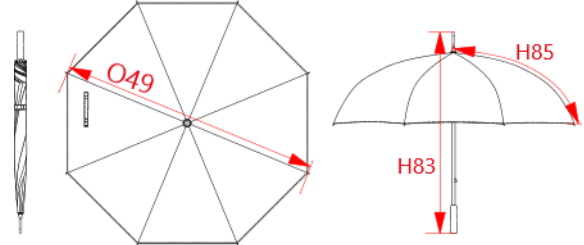

**REFERENCE :** KI2028

**SIZES :** U

**COMPOSITION :**

: Polyester ponge 190T 70 For all panels, belt closing and pleats on top 100%polyester

**TECHNICAL DETAIL :**

Manual opening

**ARTICLE WEIGHT :**

230gr/pc

DESCRIPTION								COLORS		PANTONE SERIGRAPHIE	
<b>Français :</b> Parapluie pour enfant <b>English :</b> Kids' umbrella <b>Nederlands :</b> Kinderparaplu <b>Deutsch :</b> Regenschirm für Kinder <b>Español :</b> Paraguas infantil <b>Italiano :</b> Ombrello da bambino <b>Português :</b> Chapéu de chuva de criança								Burnt lime		583C	
								Navy		433C	
								Red		200C	
								Royal blue		287C	
								White		White	
MEASUREMENT											
Description		U									
O49 Diameter of the umbrella		85									
H83 Height of the umbrella's shaft		66									
H85 Length of the umbrella's ribs		50									
PACKING											
Box		20 pcs / box									
		U => L:69cm W:20.5cm H:17.5cm GW:5.7kg NW:4.7kg									