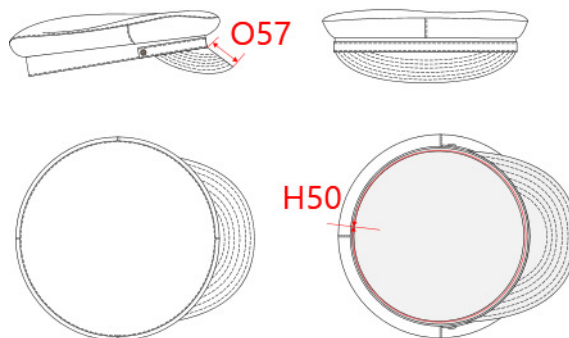

REFERENCE : KP606

SIZES : S/M_L/XL

COMPOSITION :

Main fabric : 12Ann Cotton canvas · 290 100% cotton
 Material 2 : Rubber quality Inside of the peak and the band around the head. 100%rubber

ARTICLE WEIGHT :

100 gr/pc

DESCRIPTION
Français : Casquette de marin
English : Sailor's cap
Nederlands : Zeemanspet
Deutsch : Kapitänsmütze
Español : Gorra de marinero
Italiano : Cappello da marinaio
Português : Boné de marinheiro

COLORS	PANTONE SERIGRAPHIE
Navy	433C
White	White

MEASUREMENT						
Description	S/M	L/XL				
H50 Tour de tête / Head measurement	56,50	58,50				
O57 Deep of the peak on baseball cap	5	5				

CARE LABEL				

PACKING	
Box	100 pcs / box Size => L:66cm W:58cm H:44cm GW:12,5Kg NW:10Kg