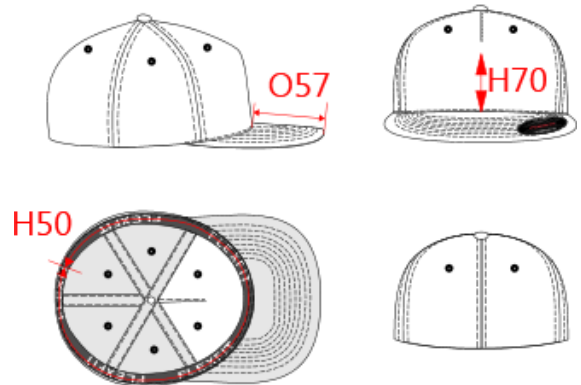

**REFERENCE :** KP908

**SIZES :** S/M\_L/XL

**COMPOSITION :**

Main fabric : Acrylic / Wool / Elastane Twill 87/11/2 - 411y For the crown + top part of the peak. 87%acrylic/11%wool/2% elastane

Material 2 : Cotton / Polyester twill 60/40 - 205y For the bottom part of the peak. 60%cotton / 40%polyester

Material 5 : PU quality As inner material of the peak. 100% polyurethane

**ARTICLE WEIGHT :**

105 gr/pc

DESCRIPTION
<b>Français :</b> Casquette FLEXFIT® - 5 panneaux
<b>English :</b> FLEXFIT® cap - 5 panels
<b>Nederlands :</b> FLEXFIT® pet - 5 panelen
<b>Deutsch :</b> 5 panel FLEXFIT® kappe
<b>Español :</b> Gorra FLEXFIT® - 5 paneles
<b>Italiano :</b> Cappellino FLEXFIT® - 5 pannelli
<b>Português :</b> Boné FLEXFIT® - 5 painéis

COLORS	PANTONE SERIGRAPHIE
Black	Black
Deep grey	7540C
Navy	433C
White	White
Red	200C

MEASUREMENT						
Description	S/M	L/XL				
<b>H50</b> Tour de tête / Head measurement	55	57,50				
<b>O57</b> Deep of the peak on baseball cap	7	7				
<b>H70</b> Height of front panel	8,50	8,50				

CARE LABEL				

PACKING	
Box	100 pcs / box Size => L:60cm W:40cm H:40cm GW:11,99Kg NW:9,22Kg