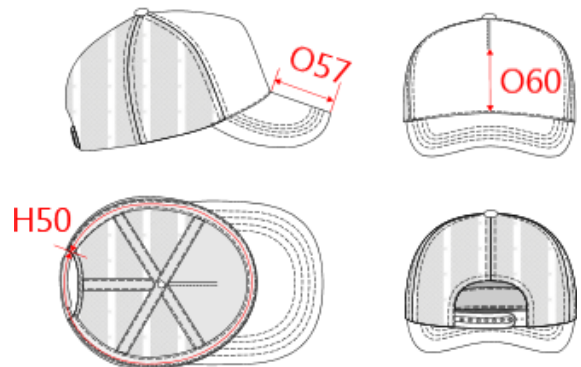

**REFERENCE :** KP137

**SIZES :** U

**COMPOSITION :**

Main fabric : Brushed Cotton twill - 260 For front panel 100% cotton

Main fabric : Brushed Cotton twill - 260 For peak. 100%cotton  
Fabric 2 : Polyester mesh · 110 For back and side panel of the crown. 100% Polyester

Material 3 : Rubber quality Inside of the peak. 100%rubber

**ARTICLE WEIGHT :**

62 gr/pc

DESCRIPTION		COLORS	PANTONE SERIGRAPHIE
<b>Français :</b> Casquette trucker - 5 panneaux <b>English :</b> Trucker mesh cap - 5 panels <b>Nederlands :</b> Truckerpet - 5 panelen <b>Deutsch :</b> 5 Panel trucker-kappe <b>Español :</b> Gorra trucker - 5 paneles <b>Italiano :</b> Cappelino trucker - 5 pannelli <b>Português :</b> Boné trucker - 5 painéis		Black / Black	Black / Black
		Burgundy / Light grey	229C / 401C
		Forest green / Light grey	5605C / 401C
		Navy / Navy	433C / 433C
		Red / Red	200C / 200C
		Royal blue / Royal blue	287C / 287C
		White / Black	White / Black
		White / White	White / White
		Black / Fuchsia	Black / 7425C
		Black / Light grey	Black / 402C
		Brown camouflage	-
		Dark grey / Light grey	447C / 402C
		Grey camouflage	-
		Khaki camouflage	-
		Navy / White	433C / White
		Rustic orange / Beige	7580C / 7536C
		White / Red	White / 200C
		White / French red / Reflex blue	White/Red032C/Reflex blueC

MEASUREMENT	
<b>Description</b>	<b>U</b>
<b>H50</b> Tour de tête / Head measurement	58
<b>O57</b> Deep of the peak on baseball cap	7
<b>O60</b> Front part print height	9

CARE LABEL	

PACKING	
Box	100 pcs / box Size => L:57cm W:45cm H:36cm GW:9,5Kg NW:7,5Kg