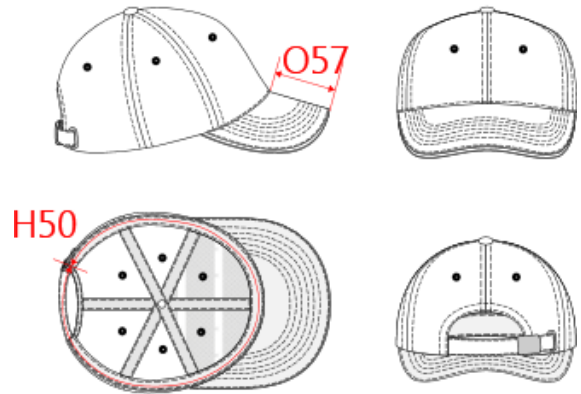

REFERENCE : KP011

SIZES : U

COMPOSITION :

Main fabric : Brushed cotton twill 260 100%cotton
 Main fabric : Brushed cotton twill 260 For contrasted sandwich visor 100%cotton
 Main fabric : Brushed Cotton twill - 260 For back lace size regulation 100%cotton
 Main fabric : Brushed cotton twill 260 For under visor 100% cotton
 Material 6 : Rubber quality As inner structure of the peak. 100% rubber

ARTICLE WEIGHT :

76 gr/pc

DESCRIPTION	
Français :	Orlando - Casquette homme 6 panneaux
English :	Orlando - Men's 6 panel cap
Nederlands :	Orlando - Pet met 6 panelen
Deutsch :	Herren kappe Orlando 6 panel
Español :	Orlando - Gorra para hombre 6 paneles
Italiano :	Orlando - Cappellino uomo 6 pannelli
Português :	Orlando - Boné 6 painéis

MEASUREMENT	
Description	U
H50 Tour de tête / Head measurement	58
O57 Deep of the peak on baseball cap	7

CARE LABEL				
				

PACKING	
Box	100 pcs / box U => L:51cm W:45cm H:36cm GW:9.50kg NW:7.50kg

REFERENCE : KP011