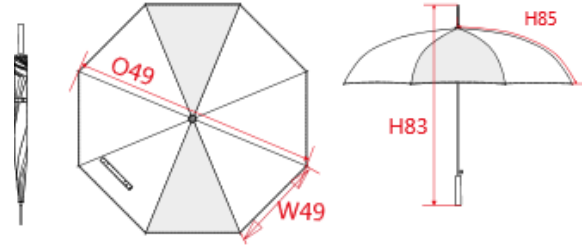

REFERENCE : KI2007

SIZES : U

COMPOSITION :

Main fabric : Polyester 210T - 60 100%polyester
 Main fabric : Polyester 210T - 60 As contrast color main fabric, just for 2 panels in some color ways. 100%polyester
 Main fabric : Polyester 210T - 60 As contrast color main fabric, just for 2 panels in some color ways. 100%polyester
 Material 1 : Metal quality For tips, stretchers. metal
 Material 1 : Metal quality For shaft (10mm) 100%metal
 Material 2 : Steel quality For bottom and top spring. 100%steel
 Material 3 : Fiberglass quality For ribs and stretchers 100%fiber glass
 Material 4 : PP plastic quality For handle (spray color) and runner. 100%polypropylene

TECHNICAL DETAIL :

Auto opening

ARTICLE WEIGHT :

360,9 gr/pc

DESCRIPTION		COLORS	PANTONE SERIGRAPHIE
Français : Parapluie de golf		Black	Black
English : Golf umbrella		Black / Burnt lime	Black / 583C
Nederlands : Golfparaplu		Black / Orange	Black / 1495C
Deutsch : Goldschirm		Black / Red	Black / 1795C
Español : Paraguas de golf		Bottle green	567C
Italiano : Ombrello da golf		Burnt lime	583C
Português : Chapéu de chuva de golfe		Navy	433C
MEASUREMENT		Orange	1495C
Description	U	Red	1795C
O49 Diameter of the umbrella	100	Royal blue	287C
H83 Height of the umbrella's shaft	83,50	Sky blue	278C
H85 Length of the umbrella's ribs	58	Slate grey	424C
W49 Bottom panel width	38	True Yellow	116C
PACKING		White	White
Box	20 pcs / box U => L:85.5cm W:17.5cm H:14.5cm GW:8.15kg NW:7.218kg	Reflex blue / White / French red	Reflex blueC/White/Red032C