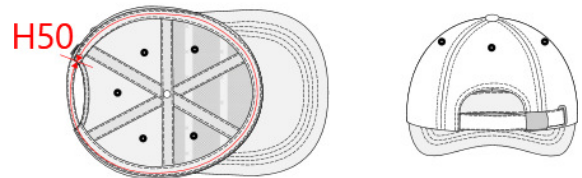

REFERENCE : KP119

SIZES : U

COMPOSITION :

Main fabric : Brushed cotton twill 260 100%cotton

Material 6 : Rubber quality As inner structure of the peak. 100% rubber

ARTICLE WEIGHT :

80gr/pc

| DESCRIPTION | COLORS | PANTONE SERIGRAPHIE |
|---|------------|---------------------|
| Français : Casquette "Easy printing"- 6 panneaux | Beige | 7529C |
| English : Printer's cap - 6 panels | Black | Black |
| Nederlands : Printer's pet met 6 panelen | Grey | 422C |
| Deutsch : Easy Print 6 Panel kappe | Orange | 1585C |
| Español : Gorra "Easy printing" 6 paneles | Red | 200C |
| Italiano : Cappellino 6 pannelli - Easy print | Royal blue | 287C |
| Português : Boné "Easy printing" - 6 painéis | White | White |

| MEASUREMENT | | | | | | | |
|---|----|--|--|--|--|--|--|
| Description | U | | | | | | |
| H50 Tour de tête / Head measurement | 58 | | | | | | |
| O57 Deep of the peak on baseball cap | 7 | | | | | | |

| CARE LABEL | | | | |
|------------|--|--|--|--|
| | | | | |

| PACKING | |
|---------|---|
| Box | 100 pcs / box U => L:51cm W:45cm H:36cm GW:10kg NW:8kg |