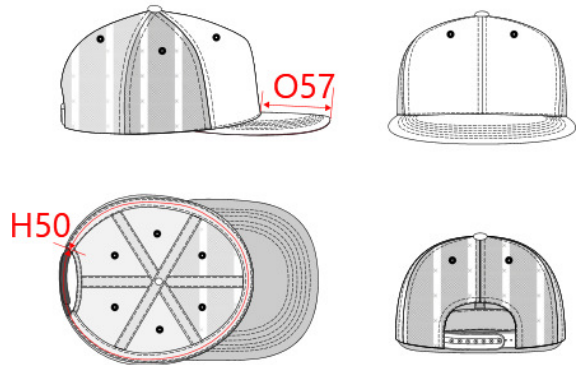

**REFERENCE :** KP113

**SIZES :** U

**COMPOSITION :**

Main fabric : Cotton twill - 260 For 2 front panels with laminated front panels. 100%cotton

Main fabric : Cotton twill - 260 For peak, inner sweatband & top button. 100%cotton

Fabric 2 : Mesh 90 For 4 back panels in mesh. 100%polyester

Material 5 : PU fabric quality Under the inner sweatband. 100% polyurethane

Material 6 : Rubber quality For the inner structure of the peak. 100%rubber

**ARTICLE WEIGHT :**

125gr/pc

DESCRIPTION	COLORS	PANTONE SERIGRAPHIE
<b>Français :</b> Casquette Trucker - 6 panneaux	Black	Black
<b>English :</b> Trucker flat peak cap - 6 panels	Navy	433C
<b>Nederlands :</b> Trucker - Pet met 6 panelen	Red	200C
<b>Deutsch :</b> Trucker Flachschild - Kappe 6 Panel	Royal blue	287C
<b>Español :</b> Gorra trucker 6 paneles	White	White
<b>Italiano :</b> Cappellino trucker 6 pannelli visiera piatta	White / Black	White / Black
<b>Português :</b> Boné Trucker pala direita - 6 painéis	Lime / White	367C / White

MEASUREMENT						
Description	U					
<b>H50</b> Tour de tête / Head measurement	58					
<b>O57</b> Deep of the peak on baseball cap	6,80					

CARE LABEL				

PACKING	
Box	100 pcs / box U => L:62cm W:47cm H:35cm GW:12.5kg NW:9.5kg