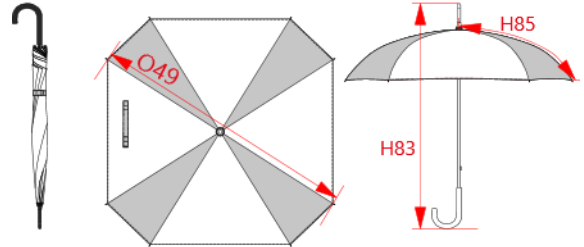

**REFERENCE :** KI2023

**SIZES :** U

**COMPOSITION :**

Main fabric : Polyester 210T - 60 100%polyester  
 Main fabric : Polyester 210T - 60 As contrast color 100% polyester  
 Material 2 : Fiberglass quality For shaft, ribs and stretchers 100%fiber glass  
 Material 8 : PP plastic quality For tips and top cap 100% polypropylene  
 Material 6 : PP plastic quality with rubber coating For handle 100%polypropylene

**TECHNICAL DETAIL :**

Manual opening

**ARTICLE WEIGHT :**

450 gr/pc

DESCRIPTION								COLORS		PANTONE SERIGRAPHIE		
<b>Français :</b> Parapluie carré								White	White			
<b>English :</b> Square umbrella								Black / Orange	Black / 1495C			
<b>Nederlands :</b> Square umbrella								Navy	433C			
<b>Deutsch :</b> Quadratischer schirm								Black / Royal blue	Black / 287C			
<b>Español :</b> Paraguas cuadrado								Black	Black			
<b>Italiano :</b> Ombrello quadrato								Slate grey	424C			
<b>Português :</b> Chapéu de chuva quadrado												
MEASUREMENT												
Description	U											
<b>O49</b> Diameter of the umbrella	105											
<b>H83</b> Height of the umbrella's shaft	86											
<b>H85</b> Length of the umbrella's ribs	58,50											
PACKING												
Box	20 pcs / box U => L:96,5cm W:18,5cm H:16,5cm GW:10kg NW:9kg											