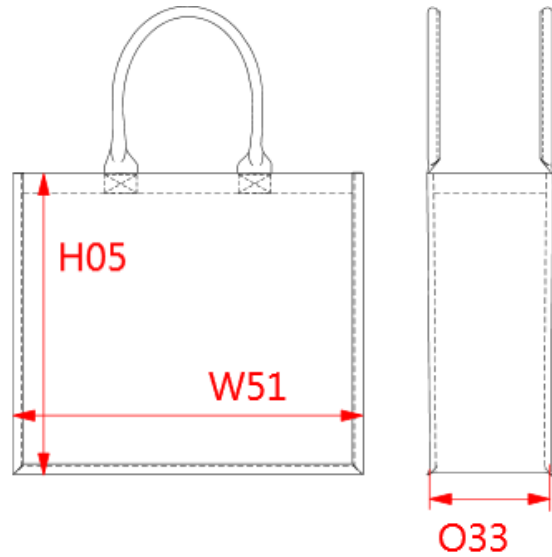

REFERENCE : KI0219

SIZES : U

COMPOSITION :

Main fabric : Jute laminated PU backing 100% Jute

TECHNICAL DETAIL :

PU laminated backing

ARTICLE WEIGHT :

270 gr/pc

MEASUREMENT	
Description	U
H05 Hauteur totale / Total height	35
W51 Total width	42
O33 Deep of bottom part	15

PACKING	
Box	50 pcs / box U => L:44cm W:37cm H:55cm GW:14,5kg NW:13,5kg

COLORS	PANTONE SERIGRAPHIE
Capuccino	438C
Lime	367C
Midnight Blue	7547C
Saffron	172C
Turquoise	320C
Wine	1955C
Natural	7534C
Black	Black
Fuchsia	7425C
Yellow	109C
Cool grey	Cool gray 1C
Light marsala	7613C
Plum violet	521C
White	White
Natural / Gold	7534C / -
Black / Silver	Black / 877C
Cherry red / Gold	7427C / -